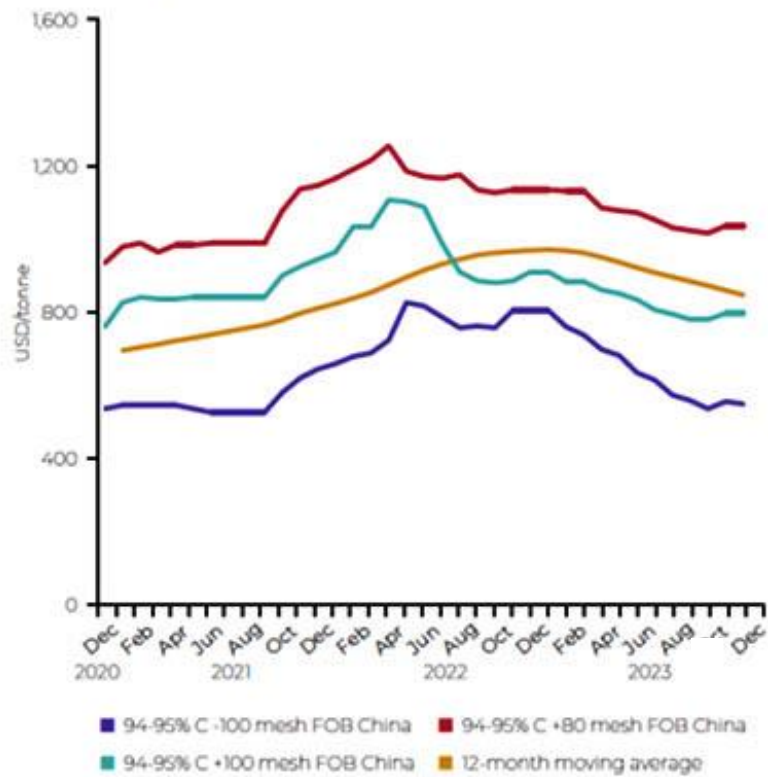

## Flake graphite

Source: Benchmark Mineral Intelligence

| BENCHMARK                | 1M    | Y-O-Y  | YTD    | TODAY   | LAST    |
|--------------------------|-------|--------|--------|---------|---------|
| FLAKE, 94-95%, -100 MESH | -1.3% | -32.0% | -32.0% | \$553   | \$560   |
| BENCHMARK                | 1M    | Y-O-Y  | YTD    | TODAY   | LAST    |
| FLAKE, 94-95%, +100 MESH | 0.0%  | -12.5% | -12.5% | \$805   | \$805   |
| BENCHMARK                | 1M    | Y-O-Y  | YTD    | TODAY   | LAST    |
| FLAKE, 94-95%, +80 MESH  | 0.0%  | -8.7%  | -8.7%  | \$1,048 | \$1,048 |

Figure 2: Flake Graphite Pricing through December 2023